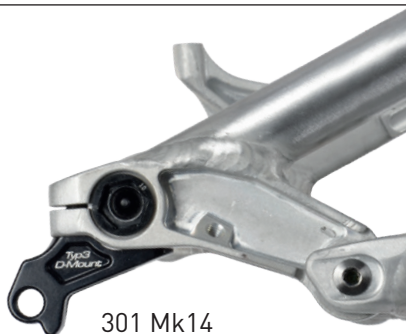

X12 Typ1  
hanger  
D-Mount  
Art. #117082

Standard Shimano / Sram

## Typ 2

Direct Mount / Shimano

X12 Typ2  
hanger screw  
26.0 mm  
Art. #116849

X12 Typ2  
hanger  
standard  
Art. #116825

101 Mk1  
301 Mk11(2) - Mk13  
601 Mk3  
H-3 Mk1

X12 Typ2  
hanger screw  
26.0 mm  
Art. #116849

X12 Typ2  
hanger  
D-Mount  
Art. #116832

Standard Shimano / Sram

## Typ 3

Direct Mount / Shimano

X12 Typ3  
hanger screw  
26.0 mm  
Art. #116849

X12 Typ3  
hanger  
standard  
Art. #128118

301 Mk14  
601 Mk4  
H-3 Mk2  
901 Mk3

X12 Typ3  
hanger screw  
26.0 mm  
Art. #116849