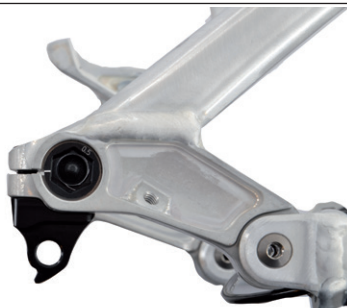

# X-12 HANGER & HANGER SCREW FOR LITEVILLE

Standard Shimano / Sram

## Typ 1

Direct Mount / Shimano

X12 Typ1  
hanger screw  
27.0 mm  
Art. #142947

X12 Typ1  
hanger  
Art. #105669

301 Mk7 - Mk11(1)  
601 Mk1 - Mk2  
901 Mk1 - Mk2

X12 Typ1  
hanger screw  
33.5 mm  
Art. #117099

X12 Typ1  
hanger  
D-Mount  
Art. #117082

Standard Shimano / Sram

## Typ 2

Direct Mount / Shimano

X12 Typ2  
hanger screw  
26.0 mm  
Art. #116849

X12 Typ2  
hanger  
standard  
Art. #116825

101 Mk1  
301 Mk11(2) - Mk13  
601 Mk3  
H-3 Mk1

X12 Typ2  
hanger screw  
26.0 mm  
Art. #116849